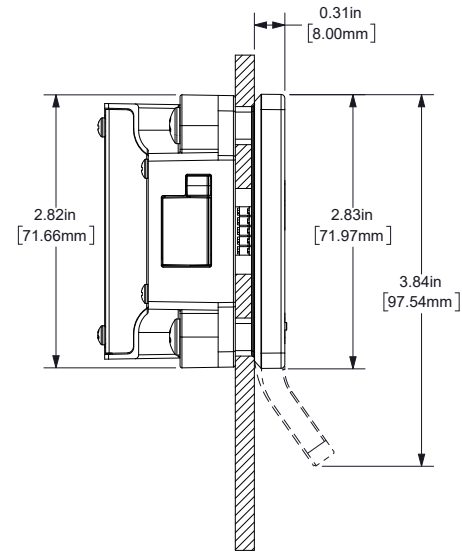

## Standard Keypad / Deadlatch

Aspire with a deadlatch locking mechanism operates in assigned use functionality to secure storage units in private work environments.

- Keypad operation
- Manage with electronic keys or mobile app
- Assigned use functionality
- Management override and power bypass
- All metal housing
- Brushed nickel or black finish
- Slim 5/16" (8mm) profile
- 1/2" (12mm) motorized deadlatch
- Non-handed
- Standard, vertical, or horizontal body style
- With or without pull handle
- Designed for new or retrofit installations
- Adapts to multiple door thickness
- Visual and audible indicators
- Customizable settings including auto unlock
- Audit trail

- IP55 rated
- ADA compliant
- Up to 5 years battery life
- Powered by 4 premium AA batteries
- 2 year warranty
- Snap-lock cable connector (patented)

Top View

Side View

Front View