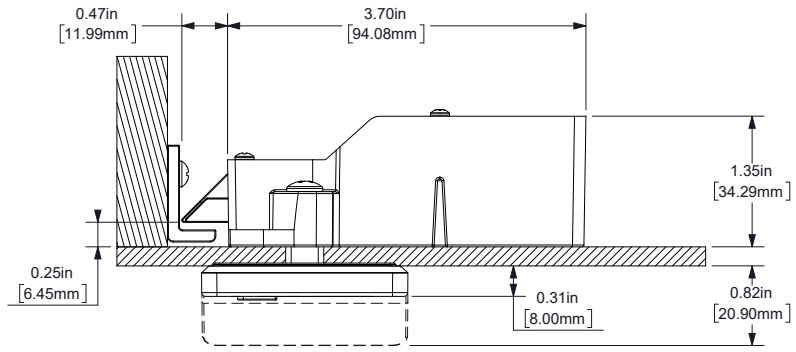

## Standard Keypad / Deadlatch

Aspire with a deadlatch locking mechanism operates in assigned use functionality to secure storage units in private work environments.

- Keypad operation
- Manage with electronic keys or mobile app
- Assigned use functionality
- Management override and power bypass
- All metal housing
- Brushed nickel or black finish
- Slim 5/16" (8mm) profile
- 1/2" (12mm) motorized deadlatch
- Non-handed
- Standard, vertical, or horizontal body style
- With or without pull handle
- Designed for new or retrofit installations
- Adapts to multiple door thickness
- Visual and audible indicators
- Customizable settings including auto unlock
- Audit trail

- IP55 rated
- ADA compliant
- Up to 5 years battery life
- Powered by 4 premium AA batteries
- 2 year warranty
- Snap-lock cable connector (patented)

Top View

Side View

Front View